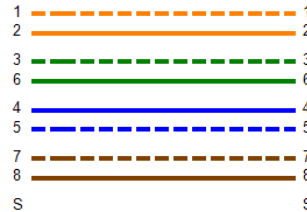

Wire Map (T568B)
PASS